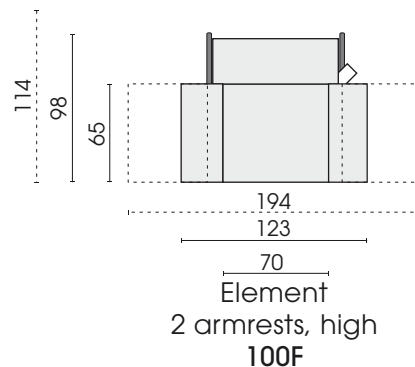

Protective cover for type 100F (waterproof): SH100F

Each piece of furniture is handmade and unique. Deviations to the listed measurements may be caused by:
1. different upholstery materials (fabric, leather), 2. processing of ticking mats, 3. the pressure to combine individual parts, etc.
The seat comfort of a sofa type with larger seat depth usually differs from one with lower depth.