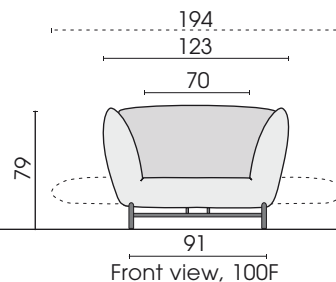

Locking package for rocking skid lock:

- Feet + assembly accessories FP

2 x back side feet

01.12.2022