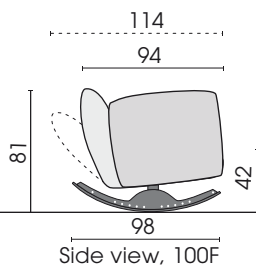

Please specify when ordering.

Locking package for rocking skid lock:

- Feet + assembly accessories FP

2 x back side feet

2 x front side feet

01.12.2022

Rocking element with function

□ = Label

Protective cover for type 100F (waterproof): SH100F

Each piece of furniture is handmade and unique. Deviations to the listed measurements may be caused by:
1. different upholstery materials (fabric, leather), 2. processing of ticking mats, 3. the pressure to combine individual parts, etc.
The seat comfort of a sofa type with larger seat depth usually differs from one with lower depth.