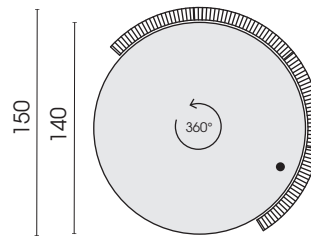

Element, round
360° rotational function
760DF

Element, round
360° rotational function
parasol fixture left
762DF*

Element, round
360° rotational function
parasol fixture right
761DF*

*Attention! \varnothing of parasol fixture: up to 4 cm / recommended \varnothing of parasol: 150-200 cm