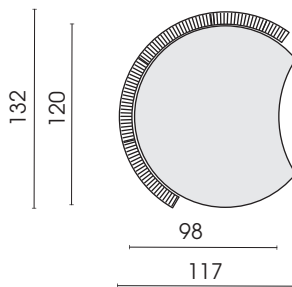

Element, round
360° rotational function
760DF

Element, round
360° rotational function
parasol fixture left
762DF*

Element, round
360° rotational function
parasol fixture right
761DF*

*Attention! \varnothing of parasol fixture: up to 4 cm / recommended \varnothing of parasol: 150-200 cm

Element, left
combinable
722

Element, right
combinable
721

Stool,
semicircular
combinable
530

Each piece of furniture is handmade and unique. Deviations to the listed measurements may be caused by:

1. different upholstery materials (fabric, leather), 2. processing of ticking mats, 3. the pressure to combine individual parts, etc.
- The seat comfort of a sofa type with larger seat depth usually differs from one with lower depth.