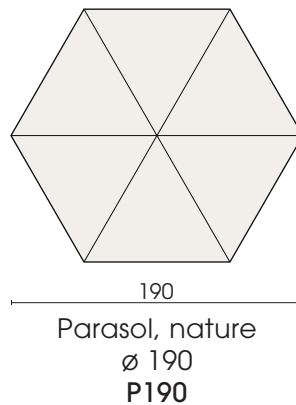

Waterproof protective covers:

Protective cover SH760: type 760 / 760DF / 762DF / 761DF

Protective cover SH721: type 721

Protective cover SH722: type 722

Protective cover SH530: type 530

Protective cover SHP190: type P190

Parasol

Cushions

Each piece of furniture is handmade and unique. Deviations to the listed measurements may be caused by:

1. different upholstery materials (fabric, leather), 2. processing of ticking mats, 3. the pressure to combine individual parts, etc.
2. The seat comfort of a sofa type with larger seat depth usually differs from one with lower depth.