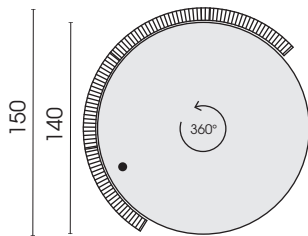

Element, round
360° rotational function
760DF

Element, round
360° rotational function
parasol fixture left
762DF*

Element, round
360° rotational function
parasol fixture right
761DF*

*Attention! \varnothing of parasol fixture: up to 4 cm / recommended \varnothing of parasol: 150-200 cm