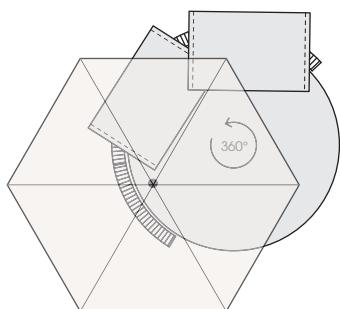

- Type 762DF
- Outdoor cushion OD920
- Outdoor cushion OD921
- Type P190