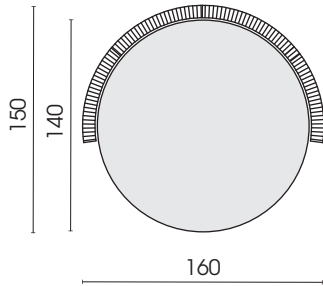

Back, braided		
	Braiding nature extra charge	Braiding black
Back	x	x

ATTENTION!
The colour of braided back must be specified with order!

Variations, braid:

Colour: Nature

Colour: Black

Side view

Element, round
solid
760

Element, round
360° rotational function
760DF

Element, round
360° rotational function
parasol fixture left
762DF*

Element, round
360° rotational function
parasol fixture right
761DF*

*Attention! \varnothing of parasol fixture: up to 4 cm / recommended \varnothing of parasol: 150-200 cm