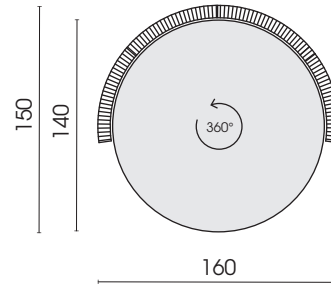

Element, round
360° rotational function
760DF

Element, round
360° rotational function
parasol fixture left
762DF*

Element, round
360° rotational function
parasol fixture right
761DF*

*Attention! \varnothing of parasol fixture: up to 4 cm / recommended \varnothing of parasol: 150-200 cm