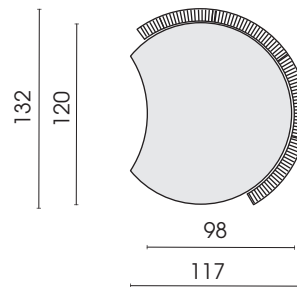

Element, round
360° rotational function
760DF

Element, round
360° rotational function
parasol fixture left
762DF*

Element, round
360° rotational function
parasol fixture right
761DF*

*Attention! \varnothing of parasol fixture: up to 4 cm / recommended \varnothing of parasol: 150-200 cm

Element, left
combinable
722

Element, right
combinable
721

Stool,
semicircular
combinable
530

Each piece of furniture is handmade and unique. Deviations to the listed measurements may be caused by:

1. different upholstery materials (fabric, leather), 2. processing of ticking mats, 3. the pressure to combine individual parts, etc.
- The seat comfort of a sofa type with larger seat depth usually differs from one with lower depth.