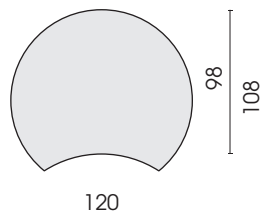

Element, round
360° rotational function
760DF

Element, round
360° rotational function
parasol fixture left
762DF*

Element, round
360° rotational function
parasol fixture right
761DF*

*Attention! \varnothing of parasol fixture: up to 4 cm / recommended \varnothing of parasol: 150-200 cm

Element, left
combinable
722

Element, right
combinable
721

Stool,
semicircular
combinable
530

Each piece of furniture is handmade and unique. Deviations to the listed measurements may be caused by:

1. different upholstery materials (fabric, leather), 2. processing of ticking mats, 3. the pressure to combine individual parts, etc.
- The seat comfort of a sofa type with larger seat depth usually differs from one with lower depth.