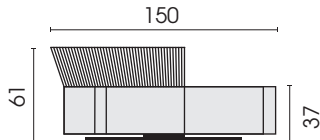

Back, braided		
	Braiding nature extra charge	Braiding black
Back	x	x

ATTENTION!
The colour of braided back must be specified with order!

Variations, braid:

Colour: Nature

Colour: Black

Side view

Element, round
solid
760

Element, round
360° rotational function
760DF

Element, round
360° rotational function
parasol fixture left
762DF*

Element, round
360° rotational function
parasol fixture right
761DF*

*Attention! \varnothing of parasol fixture: up to 4 cm / recommended \varnothing of parasol: 150-200 cm

Element, left
combinable
722

Element, right
combinable
721

Stool,
semicircular
combinable
530

Each piece of furniture is handmade and unique. Deviations to the listed measurements may be caused by:

1. different upholstery materials (fabric, leather), 2. processing of ticking mats, 3. the pressure to combine individual parts, etc.
- The seat comfort of a sofa type with larger seat depth usually differs from one with lower depth.