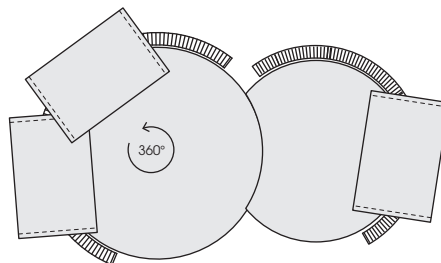

- Type 760DF
- Type 721
- Outdoor cushion OD920
- 2 x Outdoor cushion OD921